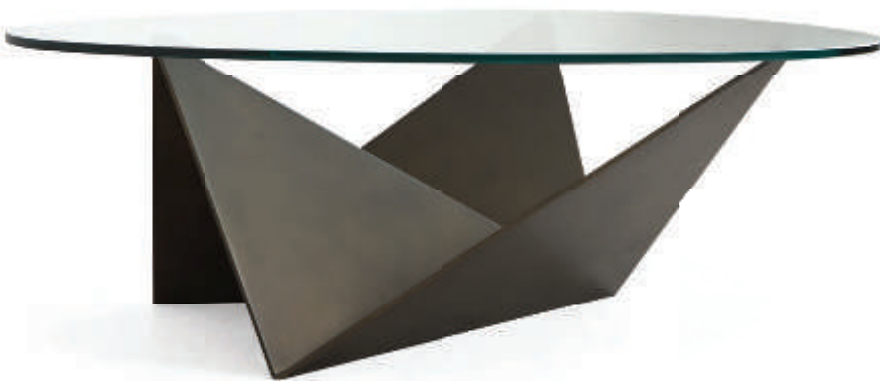

Lang
76-0362
W47 x D31 x H16"
W120 x D80 x H40 cm